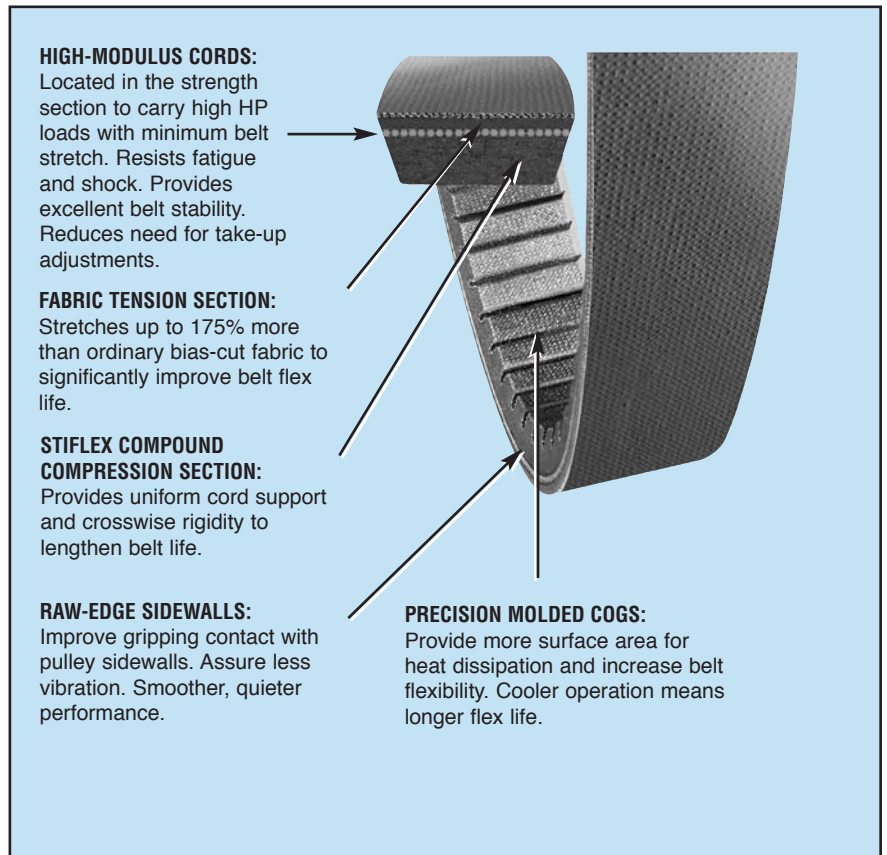

Variable Speed Cog-Belt®

- **SMOOTH RUNNING**
- **OIL & HEAT RESISTANT**
- **WIDE RANGE OF SPEED CHANGE**
- **LONG BELT LIFE**

For use with variable speed pulleys to gain a wide range of driven speeds. Provides exact speed control. Same high standard of quality in a replacement belt that Carlisle provides the OEM. Raw Edge sidewalls improve gripping action. Unitized belt bonding and Neoprene rubber compounds provide superior resistance to aging caused by wear, oil, heat, grease and harmful environmental factors. Static dissipating. Wide selection of sizes.