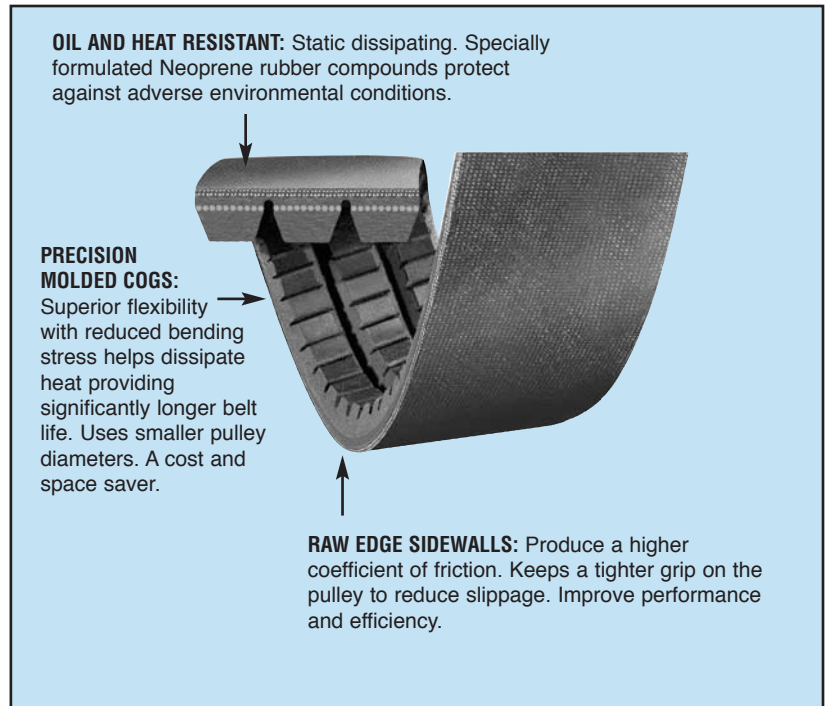

Gold Ribbon™ Cog-Band® V-Belts

- **ELIMINATES BELT WHIP AND TURNOVER**
- **50% LONGER LIFE**
- **HIGHER HP**

Recommended Pulleys
Carlisle QD Type
(B, C, D)

Banded version of “The Energy Saver”. Combines the longer life and superior performance of the Gold Ribbon Cog-Belt with the stability of banded construction. Gold Ribbon’s unique construction (combining the superior flexing of precision molded cogs with the tenacious gripping power of raw edge sidewalls) provides significantly longer belt life, higher efficiency and horsepower ratings and opportunities to save time, energy and space.

The banded concept was developed for use where single or multiple belts are impractical because of space, weight or pulley limitations...where increased horsepower or speed is required or where unusually severe shock loads are encountered.

The reinforced band across the top of 2 or more individual V-belts greatly enhances stability by eliminating belt whip and turnover. Prevents the belt from turning over or jumping off the drive.

Energy Efficiency Comparison