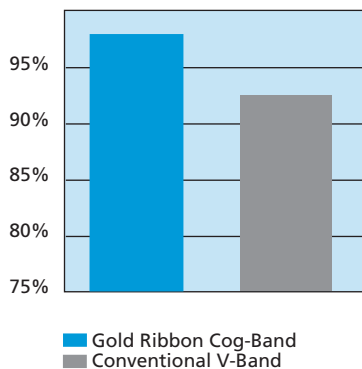

Gold Ribbon™ Cog-Band® V-Belts

- **ELIMINATES BELT WHIP AND TURNOVER**
- **50% LONGER LIFE**
- **HIGHER HP**

Recommended Pulleys
Carlisle QD Type
(B, C, D)

Banded version of “The Energy Saver”. Combines the longer life and superior performance of the Gold Ribbon Cog-Belt with the stability of banded construction. Gold Ribbon’s unique construction (combining the superior flexing of precision molded cogs with the tenacious gripping power of raw edge sidewalls) provides significantly longer belt life, higher efficiency and horsepower ratings and opportunities to save time, energy and space.

The banded concept was developed for use where single or multiple belts are impractical because of space, weight or pulley limitations...where increased horsepower or speed is required or where unusually severe shock loads are encountered.

The reinforced band across the top of 2 or more individual V-belts greatly enhances stability by eliminating belt whip and turnover. Prevents the belt from turning over or jumping off the drive.

Energy Efficiency Comparison